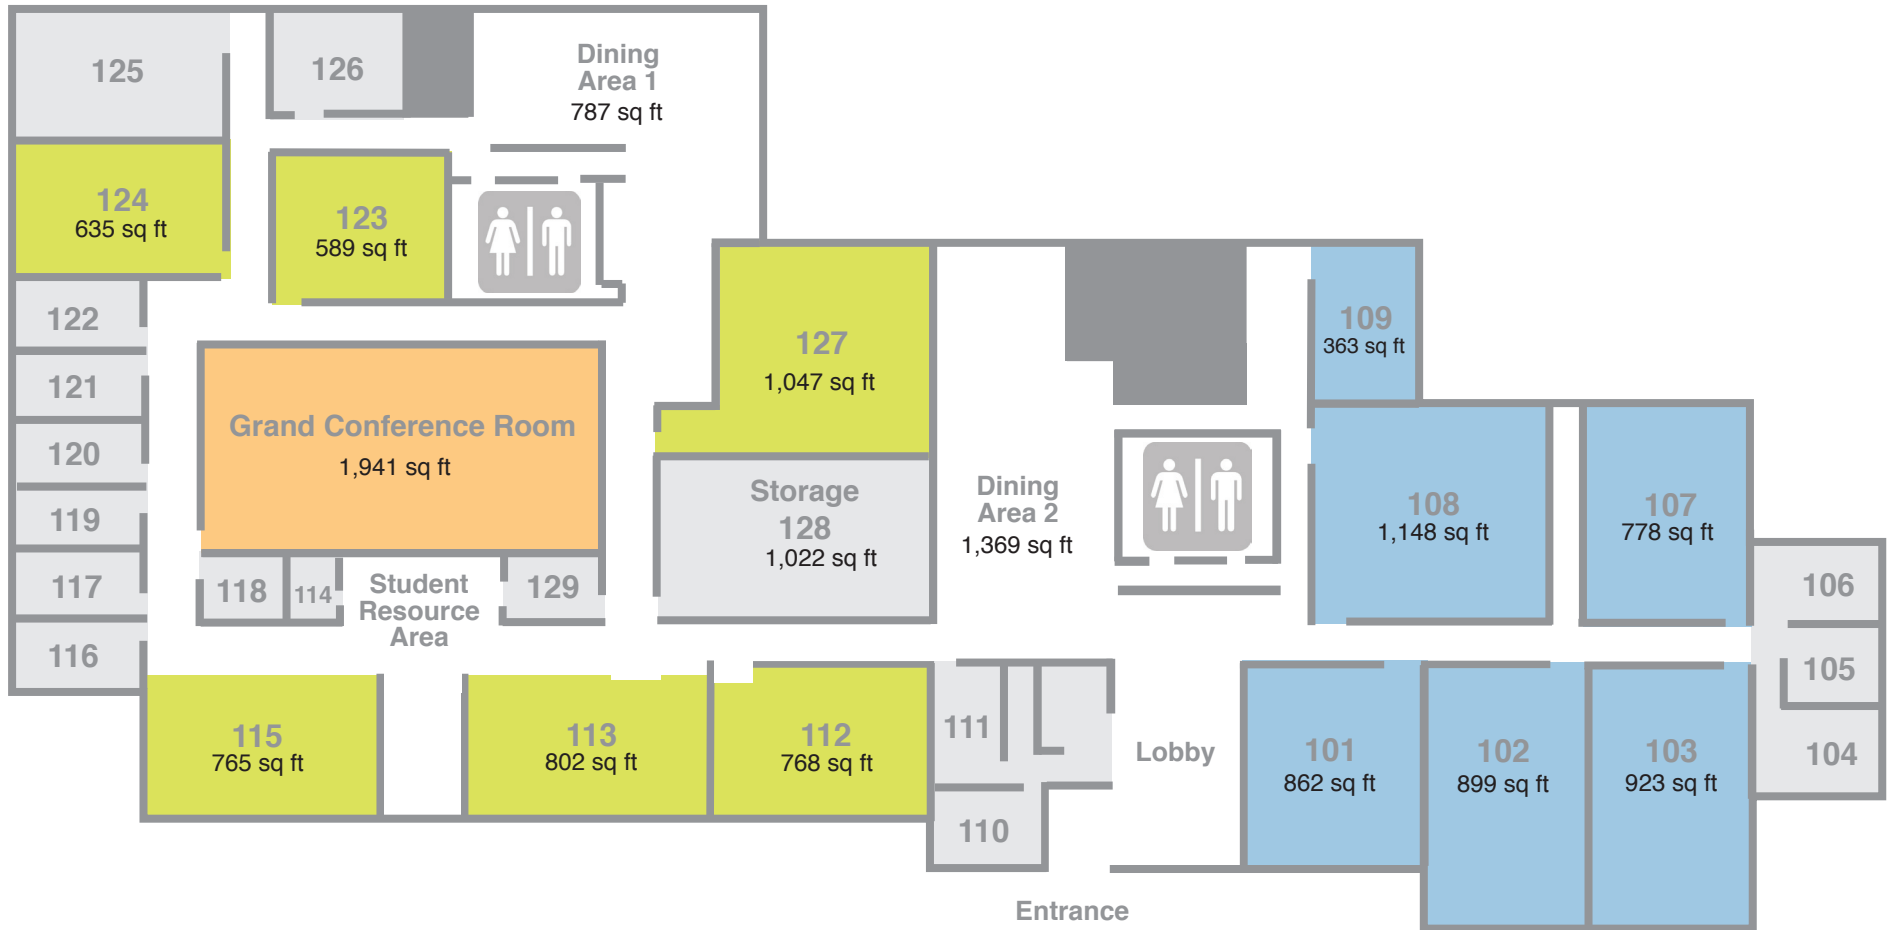

## Floorplan

Mount St. Mary's University Frederick Conference Center  
 5350 Spectrum Drive, Frederick, MD 21703  
 301.682.8315 [msmary.edu/frederick](http://msmary.edu/frederick)  
 Inquiry Contact: Kelly Kresky [kresky@msmary.edu](mailto:kresky@msmary.edu)